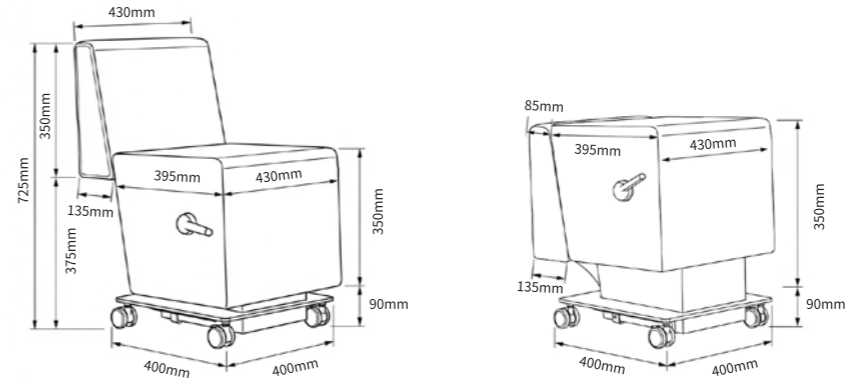

excellent
generous,dignity
hidden.

**Unique
Design,
Brand New
Fashion**

产品尺寸 PRODUCT SIZE

颜色 COLOUR

SF-1107

SF-1112

SF-1116

SF-1119